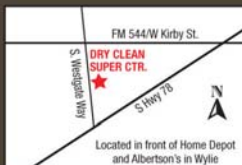

DRY CLEAN SUPER CENTER

**911 S. WESTGATE WAY • WYLIE
972-429-6501**

- Convenient Covered Drive-Thru
- All Cleaning Done on Location
- 24hr Express Drop Service Available
- Same Day service available on Saturday