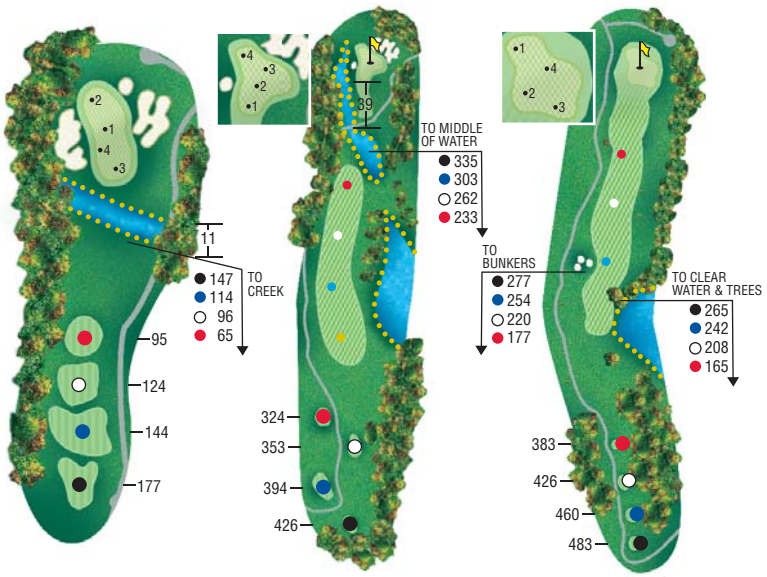

Hole	Tee Shot		Approach	Greenside		Putts			Penalties	
	Par	Accuracy	Yards	G-I-R	Up&Down	Sand Save	1st Putt Distance	2nd Putt Distance	3rd Putt Distance	# Penalties
1 Par-4		<input type="checkbox"/>	<input type="checkbox"/>		<input type="checkbox"/>	<input type="checkbox"/>		<input type="checkbox"/>		<input type="checkbox"/>
2 Par-3		<input type="checkbox"/>	<input type="checkbox"/>		<input type="checkbox"/>	<input type="checkbox"/>		<input type="checkbox"/>		<input type="checkbox"/>
3 Par-5		<input type="checkbox"/>	<input type="checkbox"/>		<input type="checkbox"/>	<input type="checkbox"/>		<input type="checkbox"/>		<input type="checkbox"/>

*Securities and Advisory Services offered through VSR Financial Services, Inc., Member FINRA/SIPC. Fulfer and Associates, Inc., is independent of VSR.

Hole	Tee Shot		Approach	Greenside		Putts			Penalties		
	Par	Accuracy	Yards	G-I-R	Up&Down	Sand Save	1st Putt Distance	2nd Putt Distance	3rd Putt Distance	# Penalties	
4 Par-3				(H)	Y N	Y N	(H)		(H)		
5 Par-4	(H)			(H)	Y N	Y N	(H)		(H)		
6 Par-4	(H)			(H)	Y N	Y N	(H)		(H)		