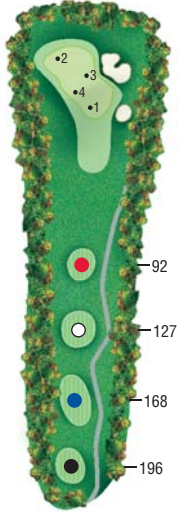

Hole	Tee Shot		Approach	Greenside		Putts			Penalties	
	Par	Accuracy	Yards	G-I-R	Up&Down	Sand Save	1st Putt Distance	2nd Putt Distance	3rd Putt Distance	# Penalties
1 Par-4		☐	☐		☐	☐		☐		☐
2 Par-3		☐	☐		☐	☐		☐		☐
3 Par-5		☐	☐		☐	☐		☐		☐