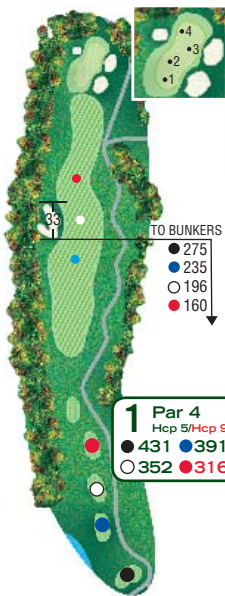

1. TO BUNKERS
2. 275
   - 235
   - 196
   - 160

1 Par 4
Hcp 5/Hcp 9
● 431 ● 391
○ 352 ● 316