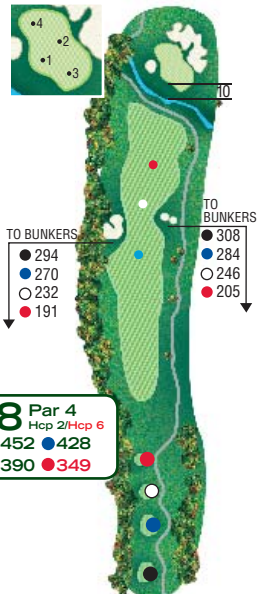

# PLAY MORE, PAY LESS!

*The Best Deals at  
102 Golf Courses in  
N.E. Ohio and Western PA*

Save \$10-\$40 Per Round  
**Only \$39.95**

Available at:

[www.MyLoopTracker.com/  
TeeTimeGolfPass](http://www.MyLoopTracker.com/TeeTimeGolfPass)

## NINE CORE VALUES

**HONESTY**  
**INTEGRITY**  
**SPORTSMANSHIP**  
**RESPECT**  
**CONFIDENCE**  
**RESPONSIBILITY**  
**PERSEVERANCE**  
**COURTESY**  
**JUDGEMENT**

The **First Tee** of Mahoning Valley's is a youth development program, one of 250 international chapters. We are located at the Creekside Golf Dome and Sports Complex on Rt.422 in Girard, OH.